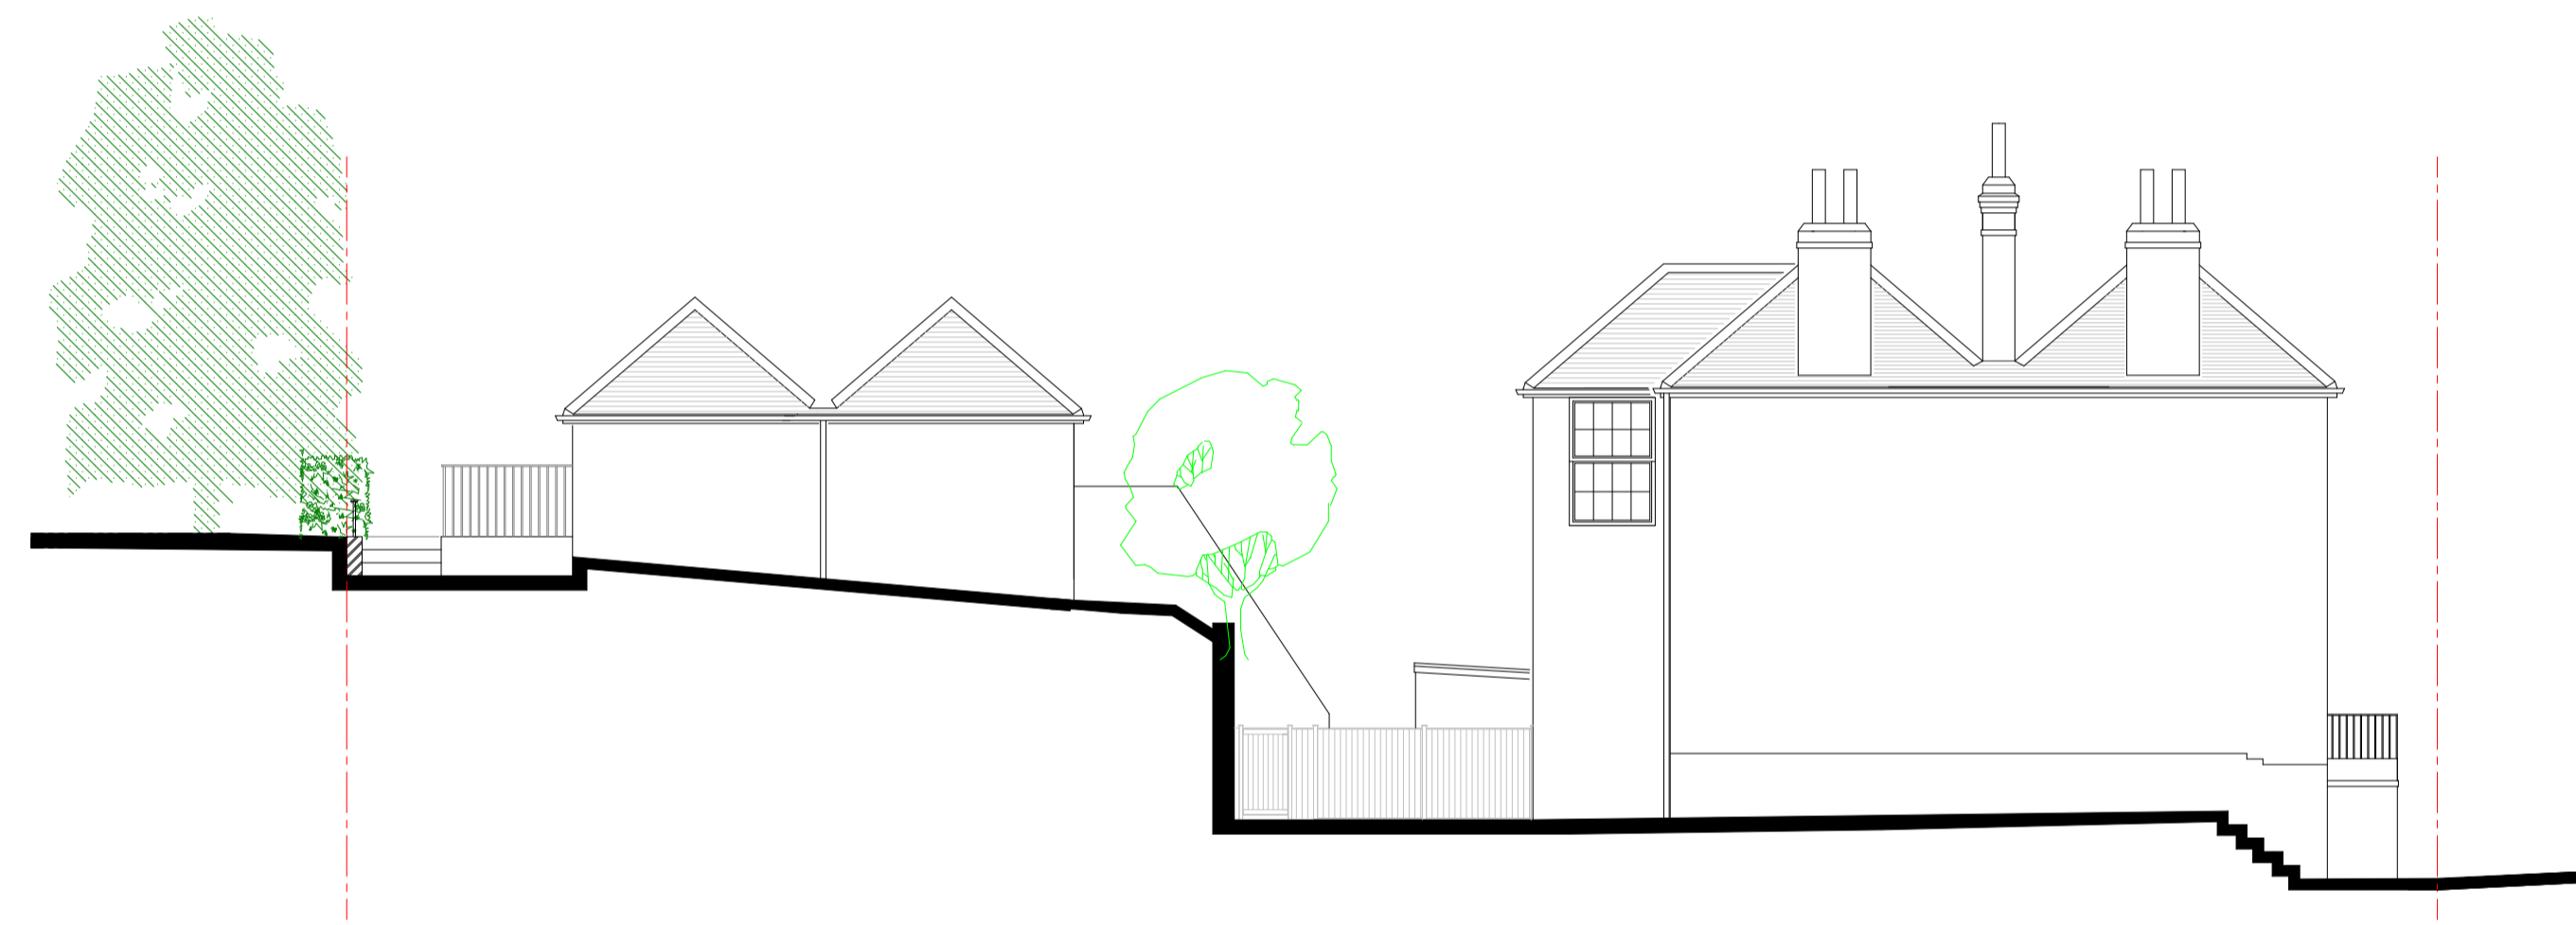

REAR ELEVATION

SIDE ELEVATION (WEST)

REAR ELEVATION (SECTIONAL)

ARCHITECTURAL DESIGNS <i>michael tamsett</i>	
Project	New Development
The Old Alma Canterbury Road Chilham	
Drawing Title	Elevations
Client	Mr NeNamara
Drawing No.	20/2356
Date	September 2020
Drawn by	Michael Tamsett
Page Size - A1	5000 mm
m.tamsett@hotmail.co.uk 01795 554650	

Scale
1:100