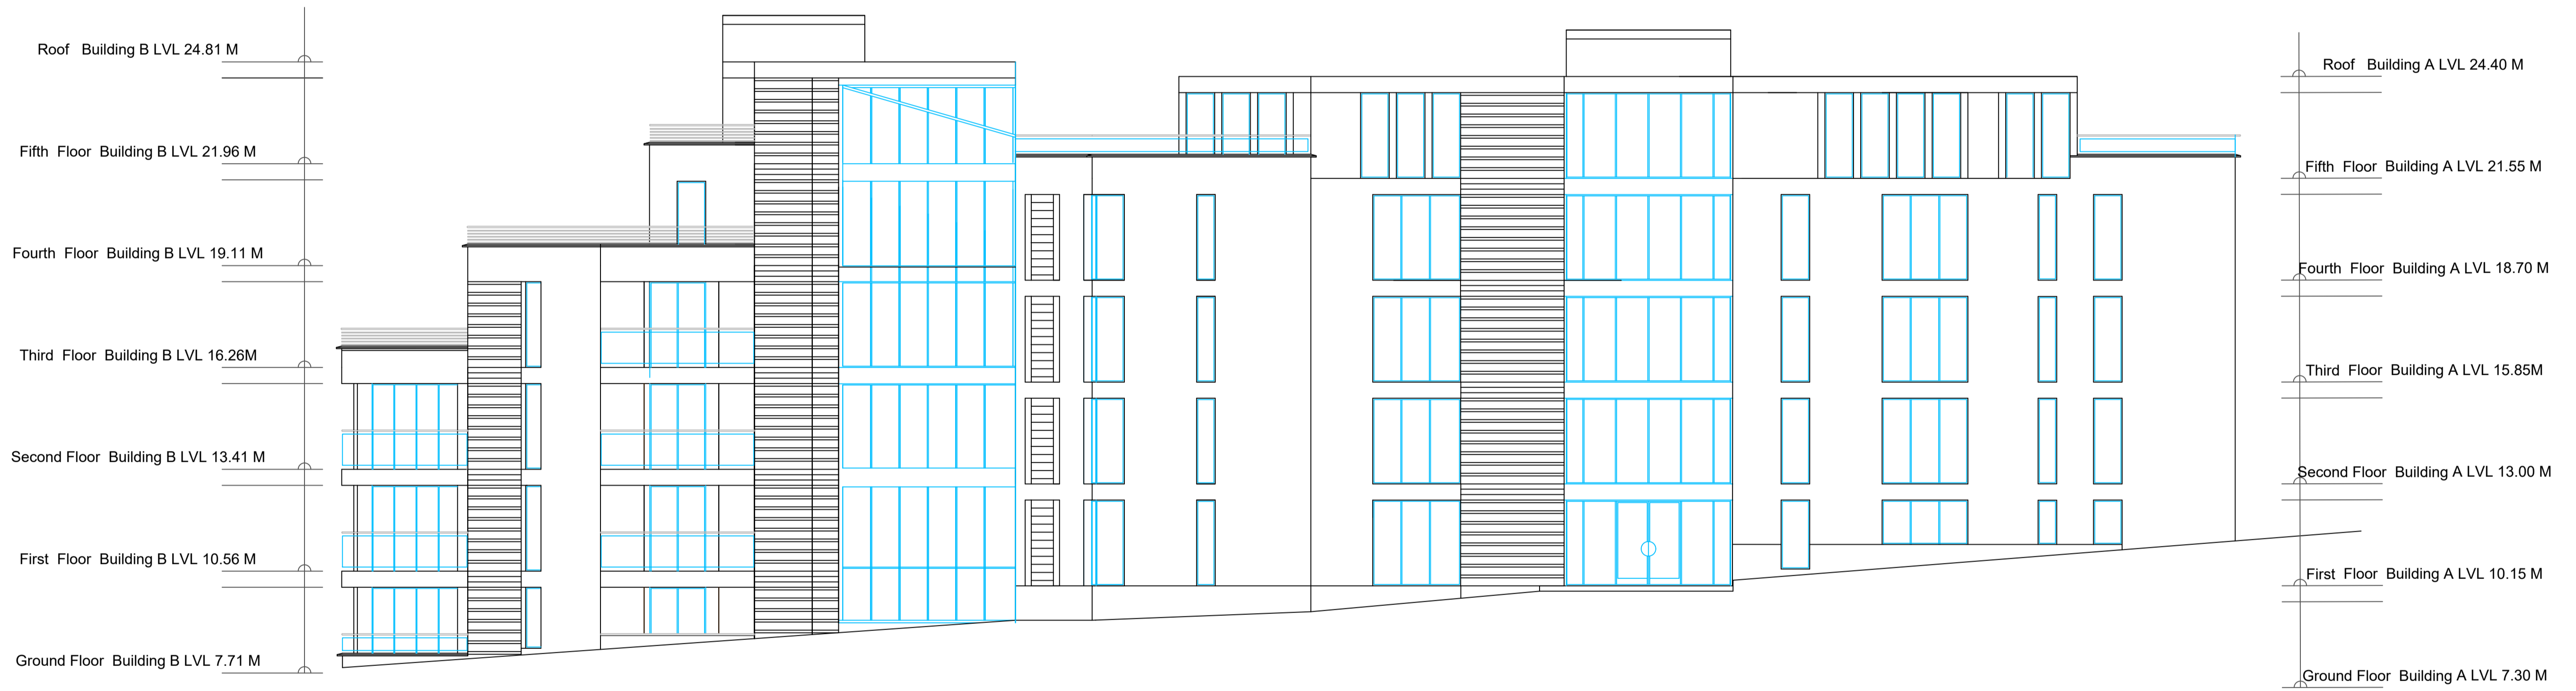

Building B

Building A

1 Adrian Street

Emervest Ltd

Proposed North Elevations

DWG	AS PL	Size	A1
Date	27/04/20	Scale	1:100
rev B Revised 22 04 2021			