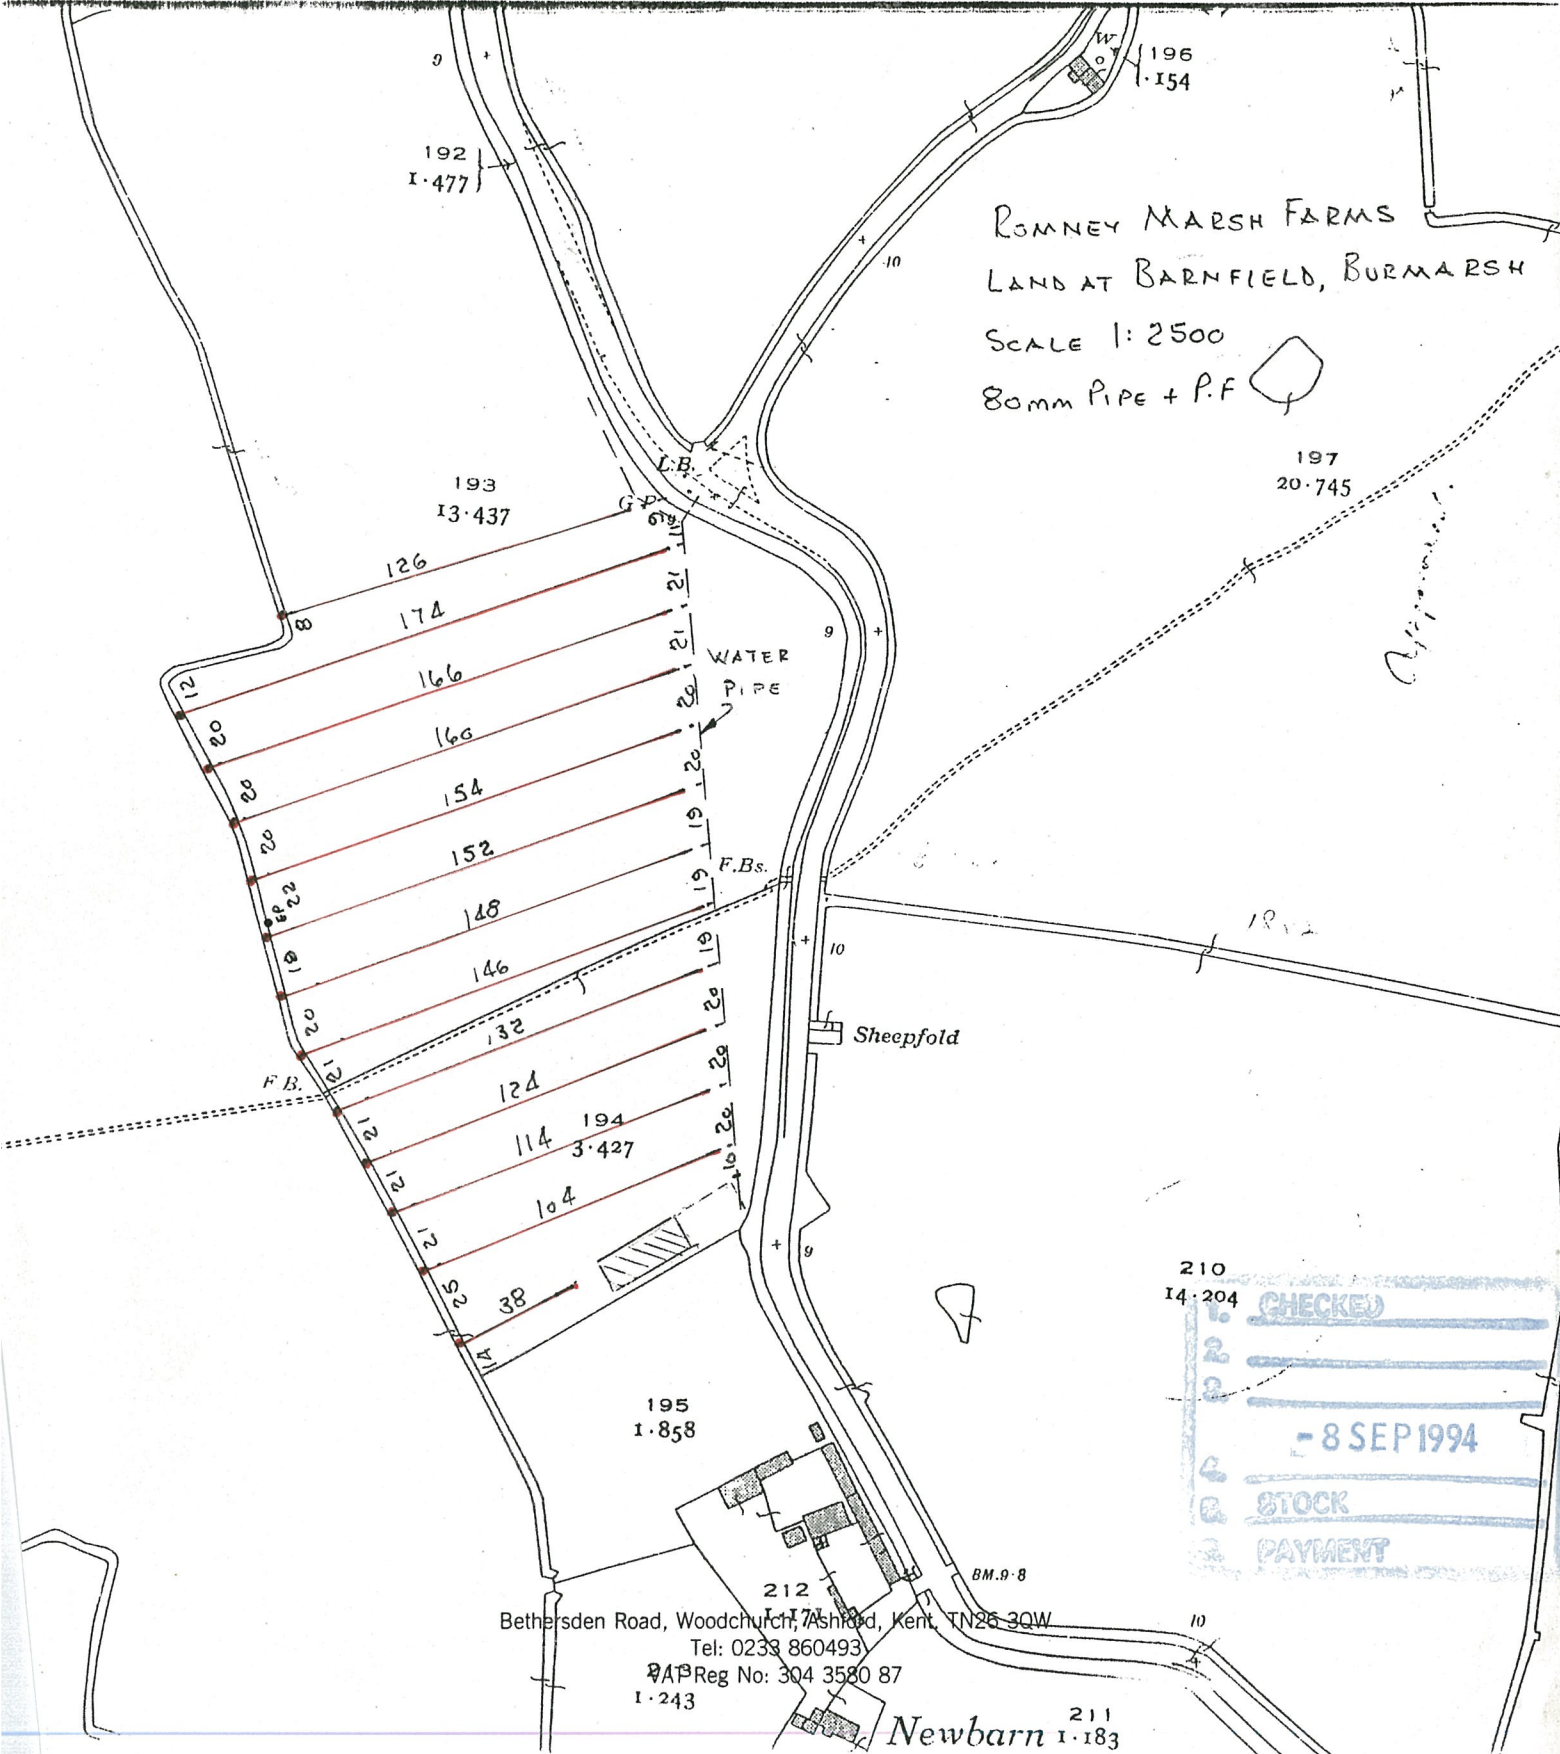

SPECIALISTS IN:
 LAND DRAINAGE
 WATER SUPPLY
 RIDING ARENAS
 LEISURE DEVELOPMENTS

CONTRACTS

"AT THE CUTTING EDGE"

ROMNEY MARSH FARMS
 LAND AT BARNFIELD, BURMARSH
 SCALE 1:2500
 80mm PIPE + P.F.

210	14:204	CHECKED
2		
2		
		- 8 SEP 1994
2		STOCK
2		PAYMENT