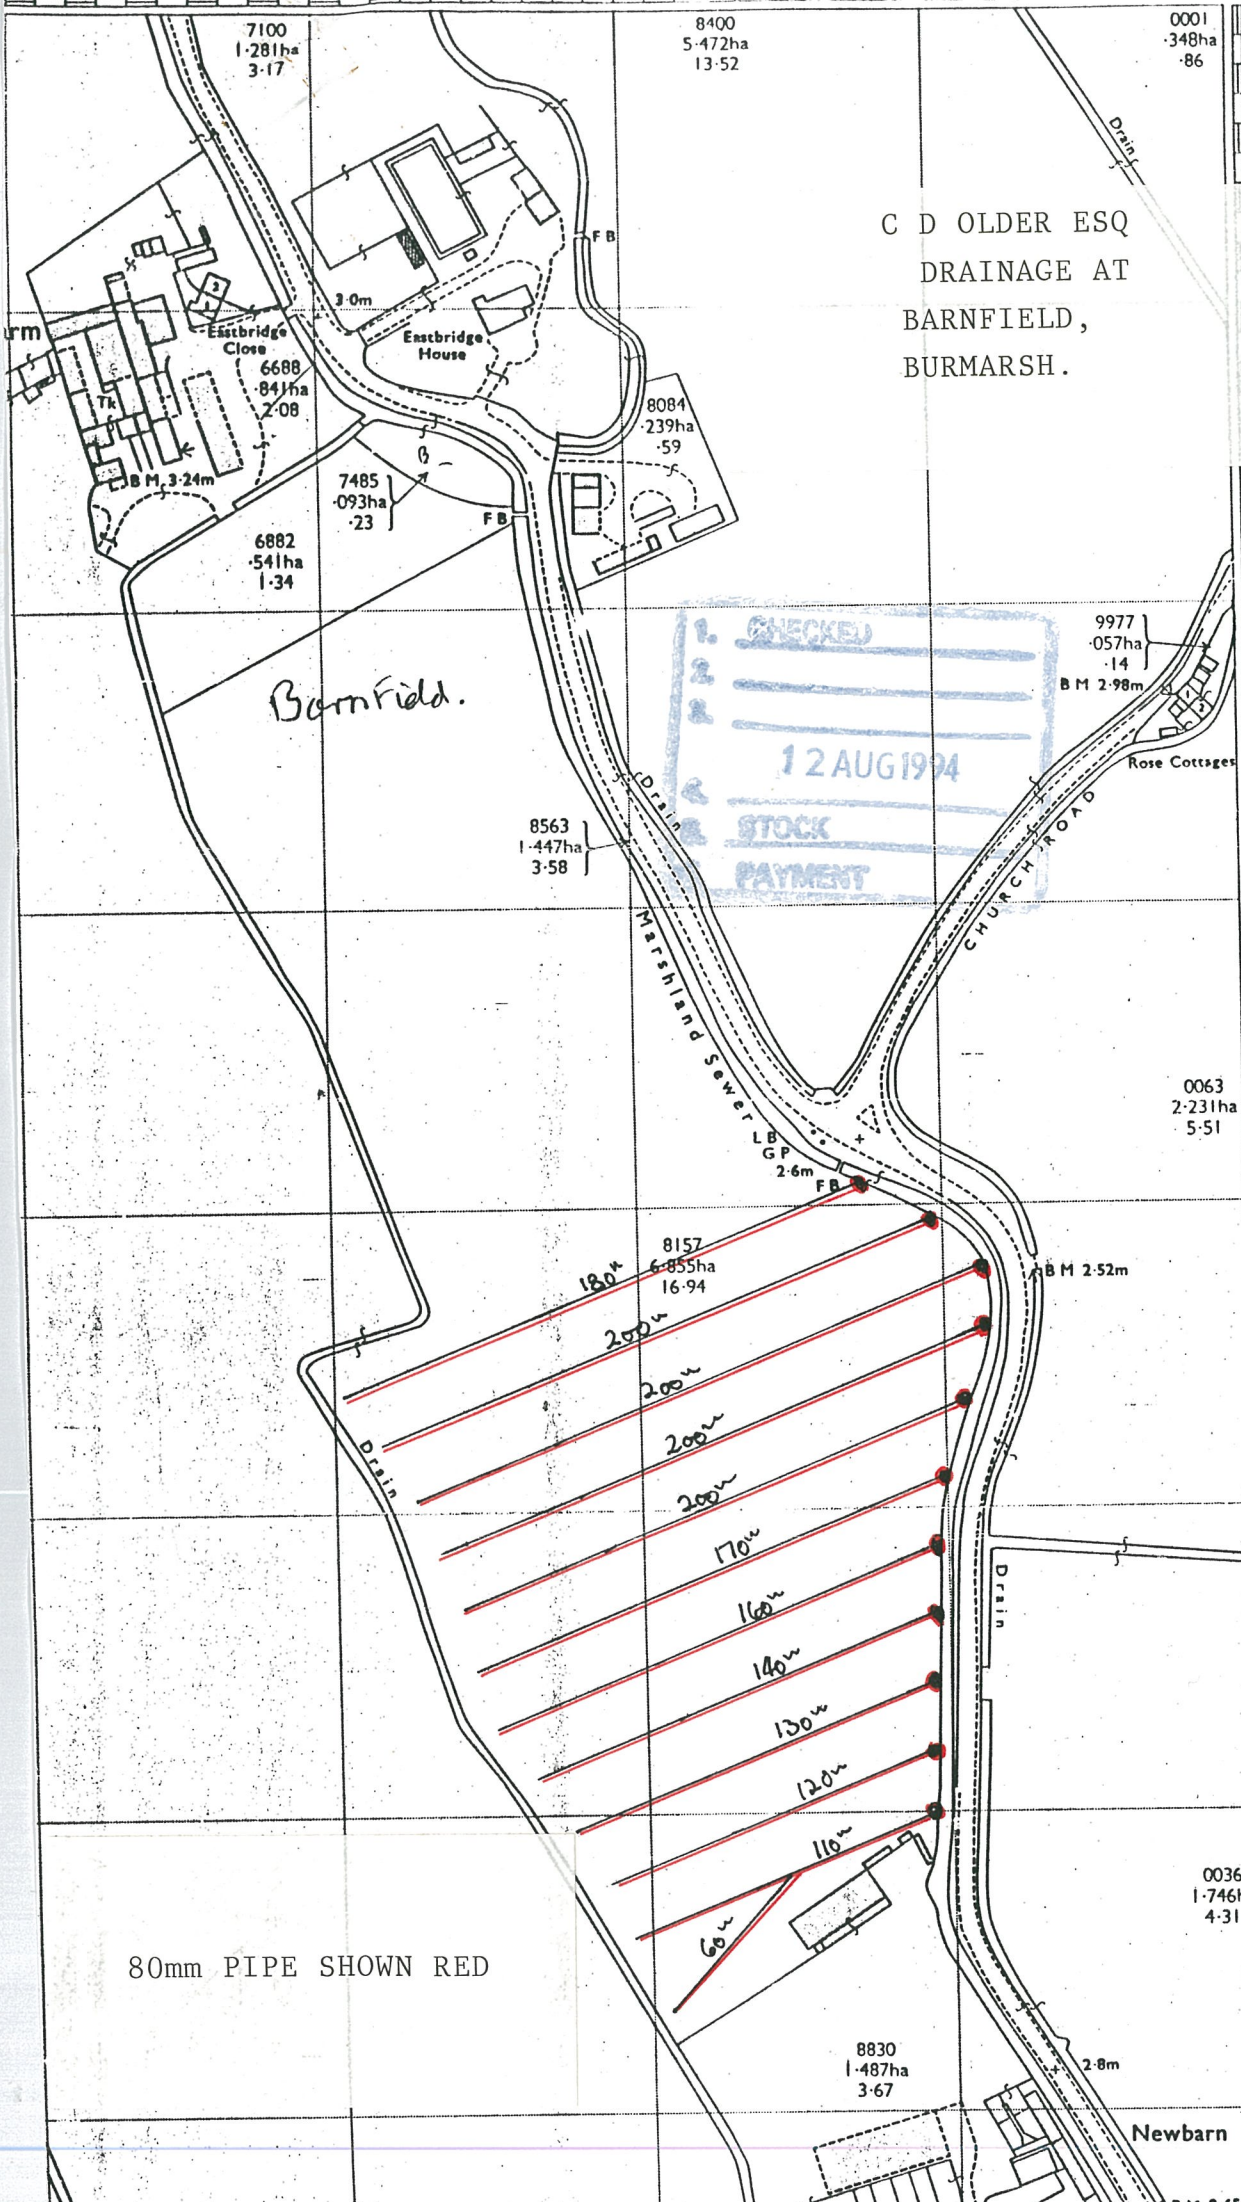

C D OLDER ESQ
DRAINAGE AT
BARNFIELD,
BURMARSH.

BURMARSH CP

319

318

317

316

315

314

313

TR 0831-0931
No 23 WARD

Barnfield.

1. CHECKED
2. _____
2. _____
12 AUG 1994
STOCK
PAYMENT

80mm PIPE SHOWN RED

Newbarn