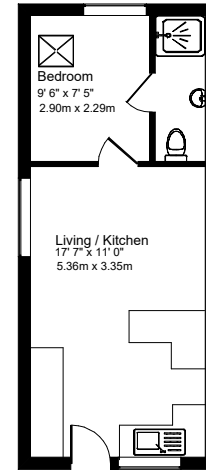

Annexe

Approx. Gross Internal Floor Area : 310 Sq. Ft. / 29 Sq. m