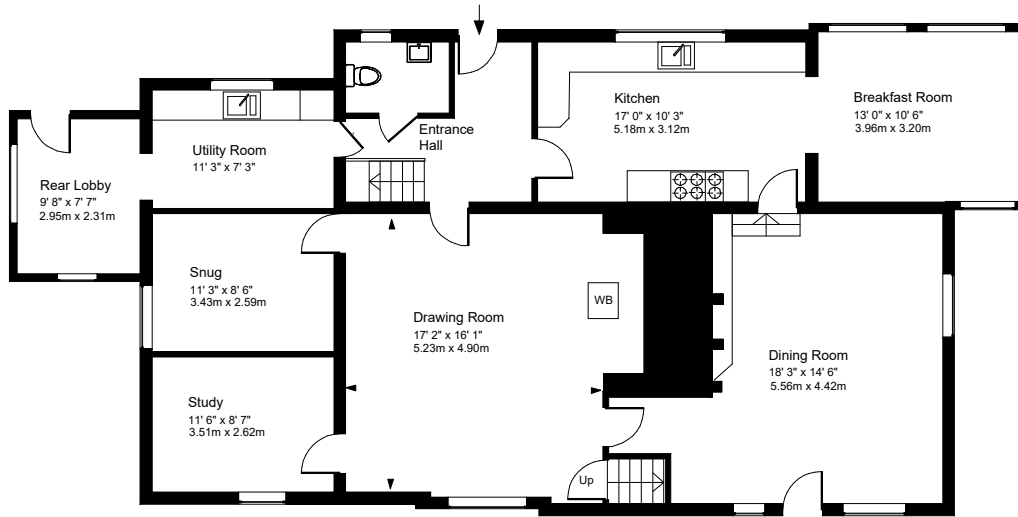

Walnut Tree Farm - House

Ground Floor