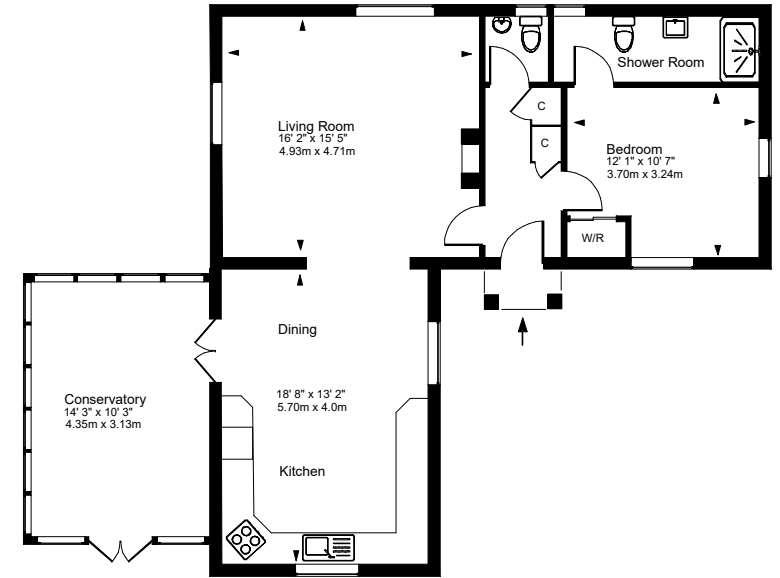

Walnut Tree Farm Cottage

Approx. Gross Internal Floor Area : 965 Sq. Ft. / 90 Sq. m
Includes Conservatory