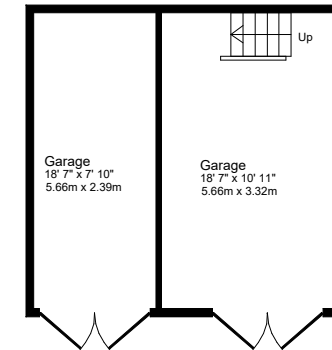

Approx. Gross Internal Floor Area : 355 Sq. Ft. / 33 Sq. m