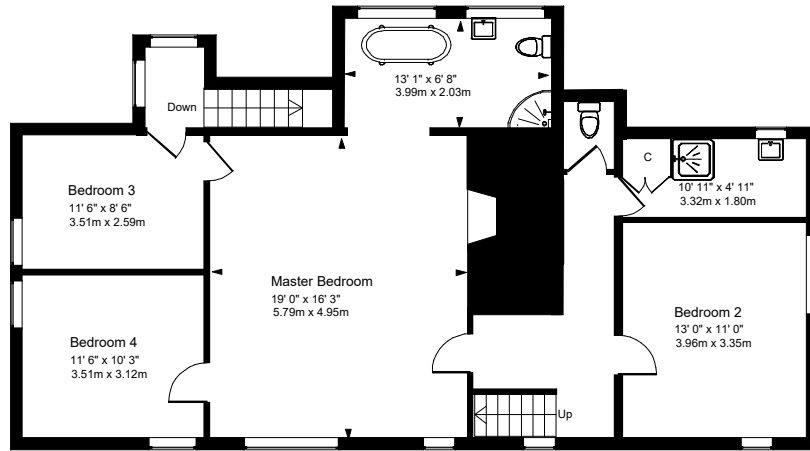

First Floor

Approximate Gross Internal Floor Area House : 2,640 Sq. Ft. / 245 Sq. M.

For indicative purposes only. Copyright Jemesis Ltd 2018
Drawing Number : 184-6j