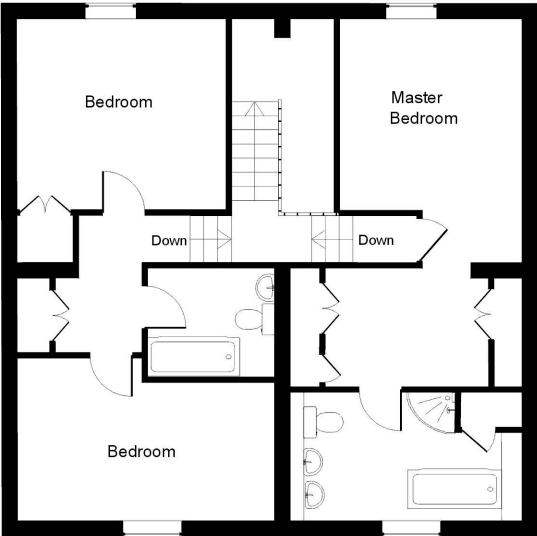

Oast Barn

Approx. Gross Internal Floor Area : 2,015 Sq. Ft. / 187 Sq. m

Ground Floor

First Floor